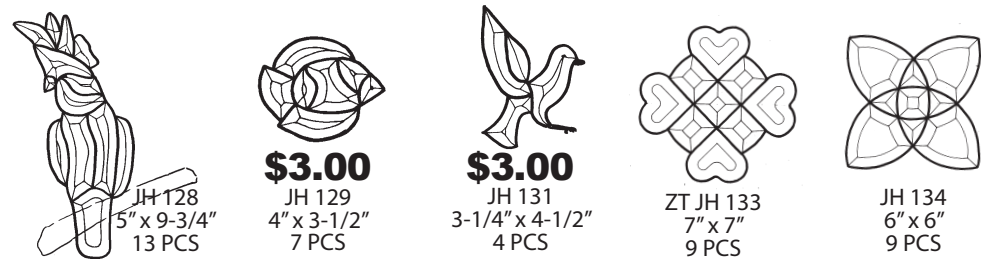

LB 102
2-1/2" x 8-1/4"
5 PCS

LB 103
2-1/2" x 7-1/4"
5 PCS

LB 104
2-1/2" x 7-3/4"
5 PCS

LB 105
2-1/2" x 8-1/4"
5 PCS

LB 106
3-1/2" x 8-1/4"
10 PCS

LB 107
4" x 8-1/4"
6 PCS

LB 108
2-1/4" x 8-1/4"
5 PCS

LB 109
2" x 8-1/4"
7 PCS

LB 110
1-3/4" x 8-1/4"
7 PCS

LB 111
2-3/4" x 8-1/4"
5 PCS

LB 112
2-1/4" x 8-1/4"
5 PCS

LB 113
3" x 8-1/4"
5 PCS

LB 114
2-3/4" x 8-1/4"
5 PCS

**BIG M STAINED GLASS
BEVELS & CLUSTERS CLOSE OUT SALE**

Please call us at 800-426-8307 or visit www.bigmsg.com for more information

Close out price \$5.00

Animals

JH-101 7-1/2" x 5-1/2" 5 PCS
 JH-102 8-3/4" x 6-1/4" 6 PCS
 JH-103 7-3/4" x 6-1/4" 6 PCS
 JH-105 8" x 5-1/4" 9 PCS
 JH-106 8" x 5-1/4" 5 PCS
 JH-107 8-1/4" x 5-1/2" 5 PCS
 JH-108 7" x 6-1/2" 7 PCS

\$3.00
 JH 117 3" x 6-1/2" 5 PCS
 JH 118 6" x 7-1/4" 8 PCS
 JH 119 7-3/4" x 4-1/4" 11PCS
\$3.00
 JH 120 4-1/4" x 6-3/8" 6 PCS
 JH 122 6-1/4" x 8-3/4" 9 PCS
 JH 123 5-1/4" x 4" 8 PCS
\$3.00
 JH 125 3-1/2" x 4-1/2" 4 PCS